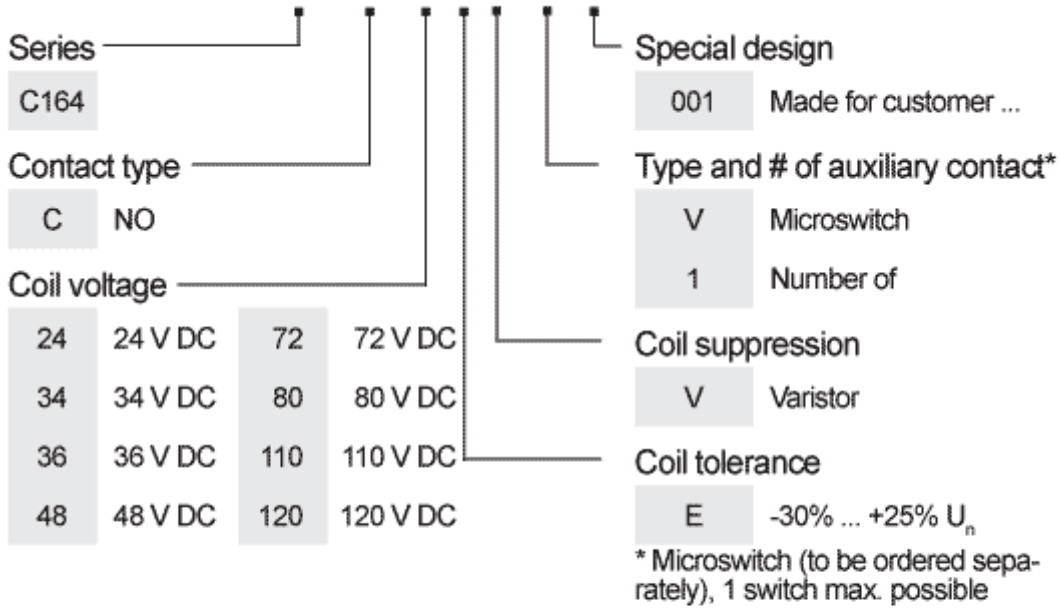

İMAJ TEKNİK
ELEKTRİK ELEKTRONİK MALZ. SAN. VE TİC. LTD. ŞTİ.

Ordering code: Contactor for battery voltages

Example: **C164 C/ 24EV-V1 001**

Type C contactors are NO contactors fitted with magnetic blowout. Here the NO contact functions as circuit-breaker within an open contact design. Type H contactors, however, feature an additional NC contact which is galvanically isolated and has a potential of its own. **So, for type H SPDT contactors is to be observed that only the NO contact may be used for breaking the circuit, whereas the NC contact should only be used for power transmission functions.**